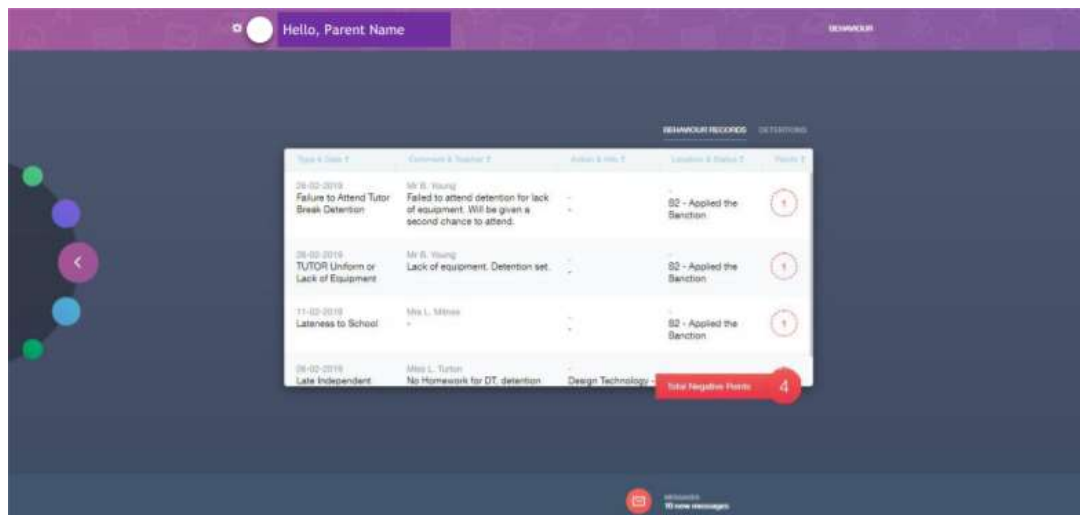

## Parent How-to-Guide: Behaviour

The 'Behaviour' area of EduLink displays the child's behaviour record and any detentions that are set.

The 'Behaviour' area of EduLink displays the child's behaviour record and any detentions that are set. In the web browser and in the app, a parent can click on 'Behaviour Records' to view the relevant data.